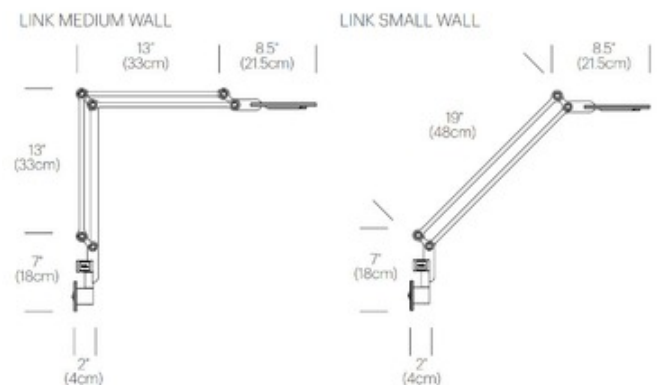

COMPANY

PROJECT

FIXTURE TYPE

APPROVED BY

DATE