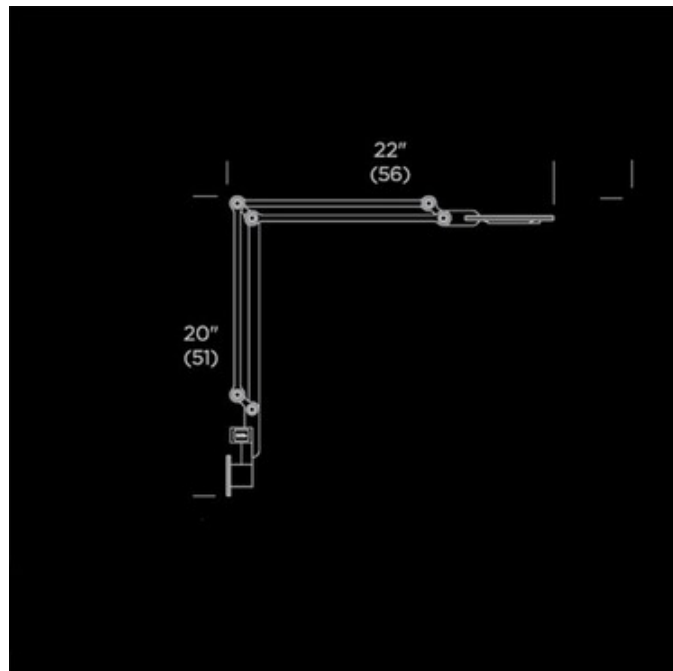

Link Medium Wall Mount

Designer: Pablo Pardo

Description:

The Link Medium Wall Mount incorporates advanced LED lighting to balance performance and style in task lighting making it perfect in any room. Body swivels 360 degrees from the base and head tilts 180 degrees. Finish available in silver, white, black, grey, orange and green. Also available in a small and medium floor, table, clamp mount and wall mount versions. Rated average life of 25,000 hours. 99 high output LED array totaling 7.5 watts is included. Includes 9 foot cord with detachable power adapter. Directional light distribution. UL listed. Head measures 2 inches. Maximum arm reach adjustable to 36 inches. 2 inch width x 20 inch height x 22 inch length.

Shown in: Black

List Price: \$475.00
Our Price: \$380.00

Shade Color: N/A
Body Finish: Black
Lamp: 1 x LED/7.5W/120V LED
Wattage: 7.5W
Dimmer: N/A
Dimensions: 22"L x 20"H x 2"W

Technical Information

Lamp Color: 3300 K
Lamp Life: 25000 hours