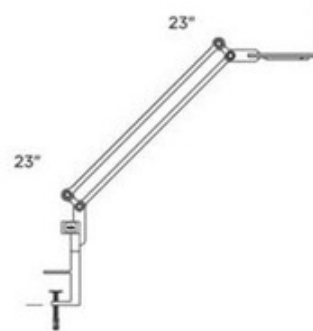

Product Number: PBL57787			
Company:		Fixture Type:	Date: Mar 21, 2018
Project:		Approved By:	

#1608TA-LINKC-002L1-SISI

Fax: (773) 883-6131

Phone: 866-954-4489

Address: 1718 W. Fullerton Ave. Chicago IL 60614

www.lightology.com