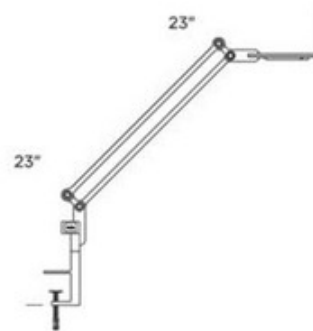

Link Small Wall Mount

Shown in: Black

List Price: \$450.00
 Our Price: \$360.00

Shade Color: N/A
 Body Finish: Black
 Lamp: 1 x LED/7.5W/120V LED
 Wattage: 7.5W
 Dimmer: N/A
 Dimensions: 22"L x 20"H x 2"W

Technical Information

Lamp Color: 3300 K
 Lamp Life: 25000 hours

Designer: Pablo Pardo

Description:

The Link Small Wall Mount incorporates advanced LED lighting to balance performance and style in task lighting making it perfect in any room. Body swivels 360 degrees from the base and head tilts 180 degrees. Finish available in silver, white, black, grey, orange and green. Also available in a small and medium floor, table, clamp mount and wall mount versions. Rated average life of 25,000 hours. 99 high output LED array totaling 7.5 watts is included. Includes 9 foot cord with detachable power adapter. Switch included on head. Directional light distribution. UL listed. Head measures 2 inches. Maximum arm reach adjustable to 26.5 inches. 2 inch width x 20 inch height x 22 inch length.

Product Number: PBL57790			
Company:		Fixture Type:	Date: Apr 25, 2018
Project:		Approved By:	

#1608WR-LINK-002L1-BK BK

Fax: (773) 883-6131

Phone: 866-954-4489

Address: 1718 W. Fullerton Ave. Chicago IL 60614