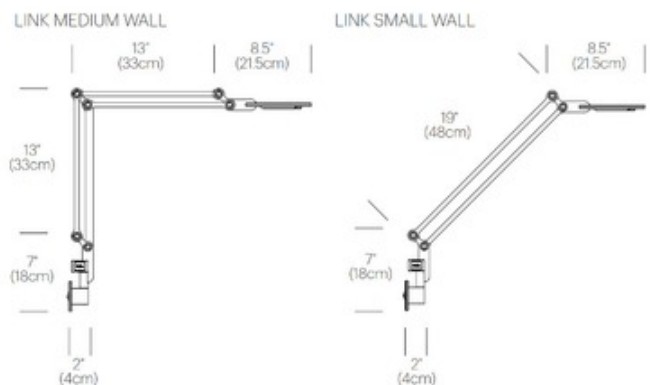

COMPANY

PROJECT

FIXTURE TYPE

APPROVED BY

DATE