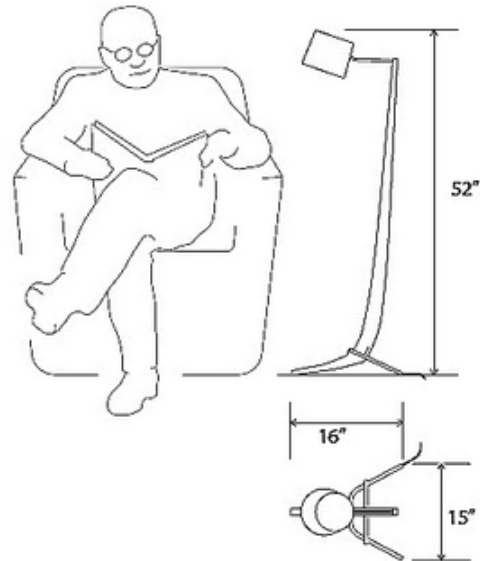

Silva Floor Lamp

Description:

Silva Floor Lamp features a Beech Wood veneer, Ebony eco veneer, or White linen shade with an Oiled Walnut body and Brushed Aluminum leg and knob. Articulating head. Dimmer control on fixture. One 7 watt LED module is included. 72 inch braided cord. 15 inch width x 16 inch depth x 52 inch height. UL listed.

Shown in: Oiled Walnut / Ebony Wood

List Price: \$1312.50
 Our Price: \$892.50

Shade Color: Ebony Wood
 Body Finish: Oiled Walnut
 Lamp: 1 x LED/7W/12V LED
 Wattage: 7W
 Dimmer: Included
 Dimensions: 52"H x 15"W x 16"D

Technical Information

Luminous Flux: 565 lumens
 Lumens/Watt: 80.71
 Lamp Color: 2700 K
 Color Rendering: 90 CRI

Product Number: CER57795			
Company:		Fixture Type:	Date: Mar 23, 2018
Project:		Approved By:	