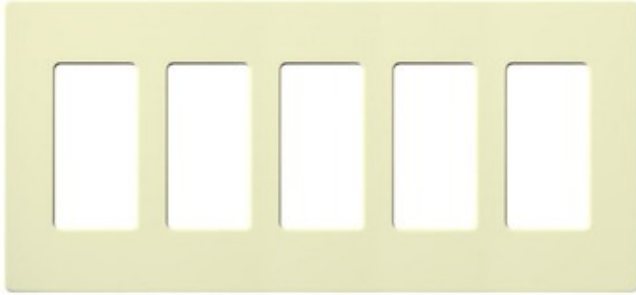

Claro Designer Style 5 Gang Wall Plate

Description:

Claro Designer Style Wall Plate comes in 1-, 2-, 3-, 4-, 5- or 6-gang sizes. Lutron wall plates are screwless, seamless, and have no visible hardware. For use with Lutron dimmers and switches including Maestro, Maestro IR, Maestro Wireless, Pico Wireless Control, Diva, Skylark Contour, and Skylark. Available in glossy or satin finishes. Glossy colors are: white, ivory, almond, light almond, grey, brown, and black. Satin colors are: biscuit, taupe, greenbriar, eggshell, and snow. Also available in stainless steel. 10.18 inch width x 4.69 inch height x .3 inch depth.

Shown in: Glossy Almond

List Price: \$63.75
Our Price: \$38.25

Shade Color: N/A
Body Finish: Glossy Almond
Lamp: N/A
Wattage: N/A
Dimmer: N/A
Dimensions: 4.69"H x 10.18"W x 0.3"D

Product Number: LUT5781			
Company:		Fixture Type:	Date: Mar 18, 2018
Project:		Approved By:	