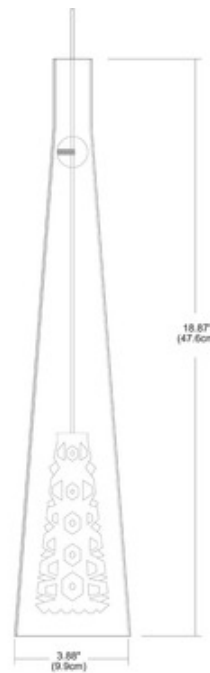

FJ Everest Pendant 24V

Description:

FJ Everest pendant features an elegant geometric glass crystals floating inside an outer glass. Outer glass available in clear or platinum. Finish available in satin nickel, polished nickel and antique bronze. Fixture available with 12 or 24 volt option. Includes eight feet of filed-cuttible coaxial cable with fast jack connector. System compatibility includes monorail, monorail 2 circuit, any fast jack power canopy or track transformer (sold separately). 35 Watt MR11 12 volt halogen lamp included. General light distribution. ETL listed.

Shown in: Satin Nickel / Platinum

List Price: \$129.00
 Our Price: \$77.40

Shade Color: Platinum
 Body Finish: Satin Nickel
 Lamp: 1 x MR11/G4 (bipin)/35W/24V Halogen
 Wattage: 35W
 Dimmer: N/A
 Dimensions: 18.87"H x 3.88"W