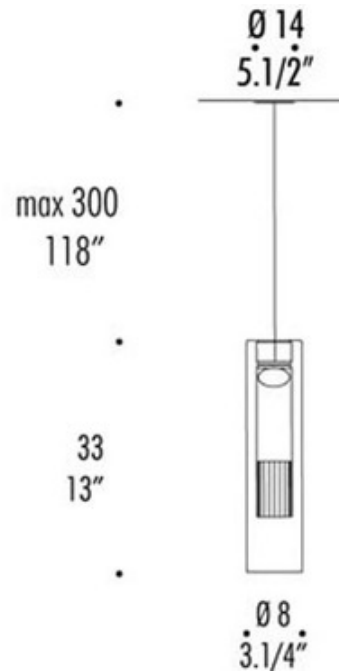

Fairy Cylindrical Pendant

Description:

Fairy pendant features a crystal cylindrical shaped borosilicate glass with an inner ribbed tube accent. Finish available in polished chrome, brushed chrome, matte white and bronze. Glass available in a cylindrical, geoid and sphere shape option as well as a 1, 3, 5 and 6 light option. Available in a pendant, multi-pendant suspension and floor lamp version. One 35 watt, 12 volt, MR11 GU4 base halogen lamp not included. General light distribution. UL listed. Designed by Toso & Massari. Overall maximum height is 118 inches. 3.25 inch diameter x 13 inch height.

Shown in: Polished Chrome / Crystal

List Price: \$656.25
 Our Price: \$472.50

Shade Color: Crystal
 Body Finish: Polished Chrome
 Lamp: 1 x MR11/GU4/35W/12V Halogen
 Wattage: 35W
 Dimmer: Low Voltage Electronic
 Dimensions: 13"H x 3.25"W

Product Number: LEU57881			
Company:		Fixture Type:	Date: Mar 20, 2018
Project:		Approved By:	

#1222SU-FAIRY1C-003H1-CLPC

Fax: (773) 883-6131

Phone: 866-954-4489

Address: 1718 W. Fullerton Ave. Chicago IL 60614