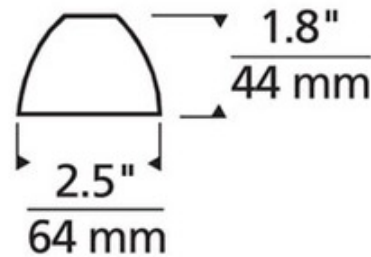

Tinkerbell Shade with Integrated Lens Holder

Description:

Tinkerbell metal shade with integral louver lens holder is available in Antique Bronze or Satin Nickel finish. Can hold up to two lenses or louvers, sold separately. Antique Bronze, MR16 of up to 35 watts. Satin Nickel MR16 of up to 50 watts. Available for use on Freejack Aero, Helios, Tilt and Torpedo Pendant, sold separately ETL listed. 2.5 inch diameter x 1.8 inch height.

Shown in: Antique Bronze

List Price: \$65.00
 Our Price: \$52.00

Shade Color: N/A
 Body Finish: Antique Bronze
 Lamp: N/A
 Wattage: N/A
 Dimmer: N/A
 Dimensions: 1.8"H x 2.5"W

Product Number: TLG57954			
Company:		Fixture Type:	Date: Apr 24, 2018
Project:		Approved By:	