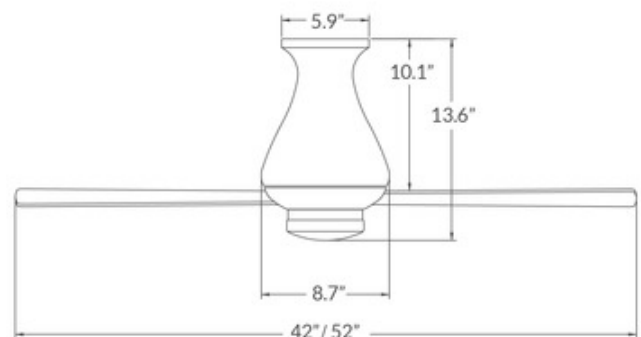

COMPANY	PROJECT	FIXTURE TYPE	APPROVED BY	DATE