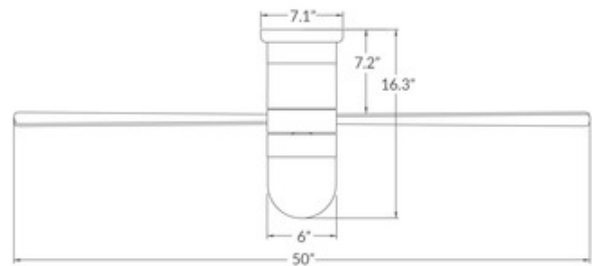

COMPANY	PROJECT	FIXTURE TYPE	APPROVED BY	DATE