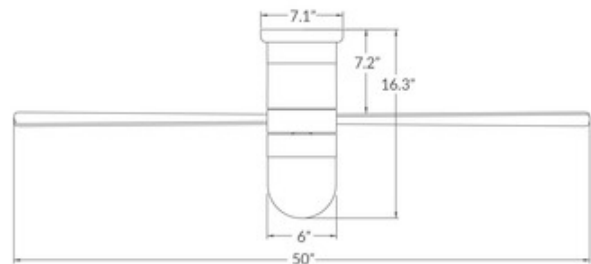

COMPANY	PROJECT	FIXTURE TYPE	APPROVED BY	DATE