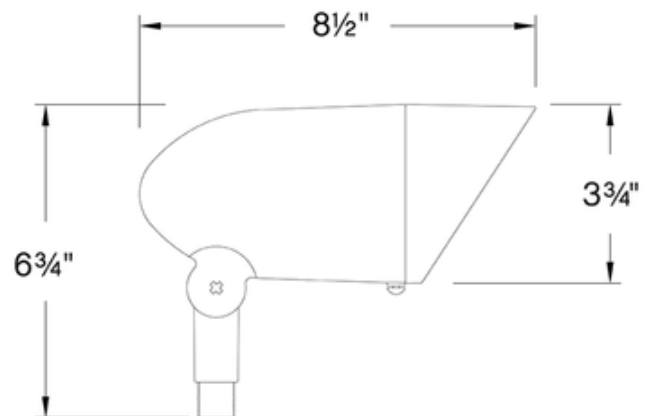

BRAND

Hinkley Lighting

DESCRIPTION

The 120V Outdoor Par Spot Light is engineered to enhance your entire property with brighter, more powerful illumination. Accentuate your home's architecture, highlight your landscape's natural beauty, and extend outdoor living spaces a warm ambient glow. A wiring kit is included.

Shown in: Bronze / Clear

SHADE COLOR	Clear
BODY FINISH	Bronze
WATTAGE	8W
DIMMER	Standard 120V
DIMENSIONS	8.5"W x 6.75"H x 3.75"D
BULB NOT INCLUDED	
LAMP	1 x PAR16/Medium (E26)/8W/120V LED

SPEC #

HIN57972