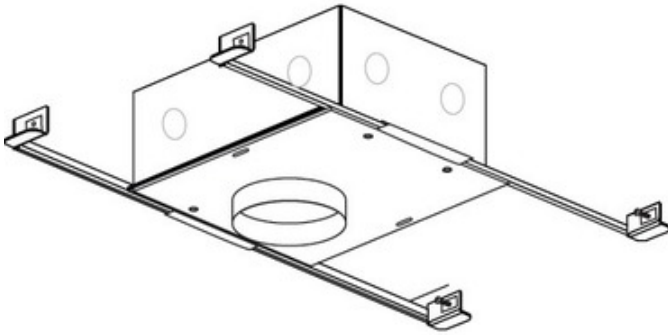

Sun3 IC New Construction Housing

Description:

Sun3 New Construction IC Rated Housing includes a dimmable electronic power supply. Dims to 12 percent with Lutron Diva DVELV-300P and Lutron Skylark SELV-300P, or to 20 percent with Lutron Maestro MAELV-600, sold separately. ETL listed. Wet location listed. 5 year warranty. 7.47 inch width x 6.69 inch depth x 3.2 inch height. A complete fixture consists of a housing and trim, sold separately.

Shown in: Satin Aluminum

List Price: \$176.00
 Our Price: \$140.80

Shade Color: N/A
 Body Finish: Satin Aluminum
 Lamp: 1 x LED/7W/12V LED
 Wattage: 7W
 Dimmer: Low Voltage Electronic
 Dimensions: 3.2"H x 7.47"W x 6.69"D

Technical Information

Ceiling Type: Drywall with Trim
 Housing Type: New construction IC
 Housing Height: 4"
 Aperture Size: 0.000"

Product Number: EDG57986			
Company:		Fixture Type:	Date: Mar 24, 2018
Project:		Approved By:	