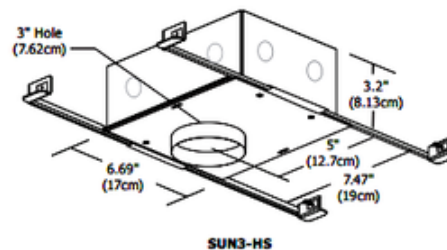

Sun3 IC New Construction Housing

Description:

Sun3 New Construction IC Rated Housing includes a dimmable electronic power supply. Dims to 12 percent with Lutron Diva DVELV-300P and Lutron Skylark SELV-300P, or to 20 percent with Lutron Maestro MAELV-600, sold separately. ETL listed. Wet location listed. 5 year warranty. 7.47 inch width x 6.69 inch depth x 3.2 inch height. A complete fixture consists of a housing and trim, sold separately.

Technical Information

Ceiling Type: Drywall with Trim
 Housing Type: New construction IC
 Housing Height: 4"
 Aperture Size: 0.000"

Product Number: EDG57986			
Company:		Fixture Type:	Date: Mar 24, 2018
Project:		Approved By:	