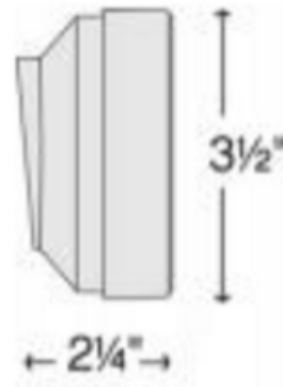

**BRAND**

Hinkley Lighting

**DESCRIPTION**

Hardy Island 12V Round Louvered Deck Light is available in a Hardy Island Matte Bronze. Hardy Island fixtures are constructed from heavy duty solid brass and features a weathered brass finish. Includes wiring kit. Designed for harsh environments. UL listed for wet locations. Required power supply sold separately.

|                      |                                   |
|----------------------|-----------------------------------|
| <b>SHADE COLOR</b>   | Clear                             |
| <b>BODY FINISH</b>   | Matte Bronze                      |
| <b>WATTAGE</b>       | 20W                               |
| <b>DIMMER</b>        | Low Voltage Magnetic              |
| <b>DIMENSIONS</b>    | 3.5"W x 2.25"D                    |
| <b>BULB INCLUDED</b> |                                   |
| <b>LAMP</b>          | 1 x JC/G4 (bipin)/20W/12V Halogen |