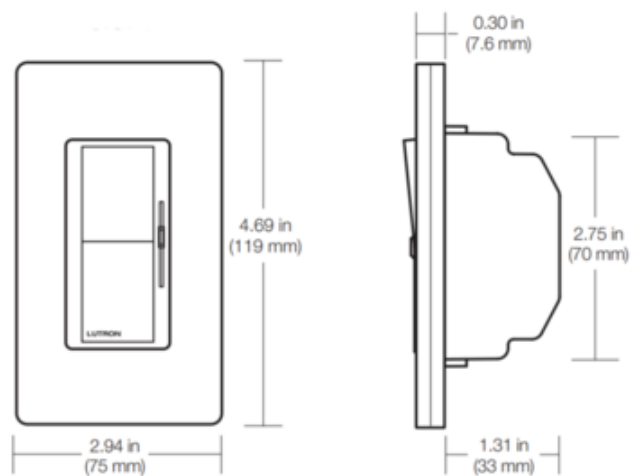

BRAND

Lutron

DESCRIPTION

The Diva 300W Electronic Low Voltage (ELV) Single Pole Dimmer features a large paddle switch with a linear slide dimmer. Available in gloss and satin finishes. Built in soft glow nightlight which is visible best on lighter finishes. Requires neutral wire connection. Note: Claro designer wall plates sold separately.

Shown in: Gloss White

SHADE COLOR	N/A
BODY FINISH	Gloss White
WATTAGE	300W
DIMMER	Low Voltage Electronic
DIMENSIONS	2.94"W x 4.69"H x 1.31"D
LAMP	N/A

SPEC # LUT5809

COMPANY	PROJECT	FIXTURE TYPE	APPROVED BY	DATE