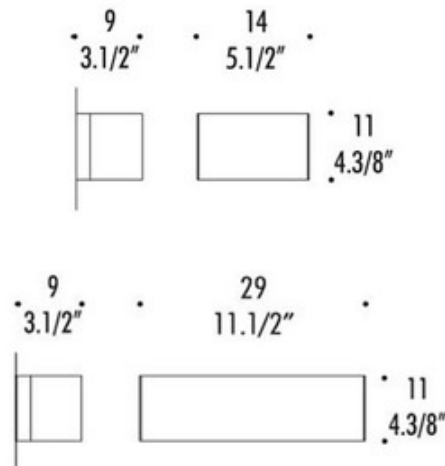

Block Halogen Wall Light

Description:

Block Wall Sconce features a blown glass in glass white or platinum with white scribble pattern. Finish available in polished chrome. 60 watt, 120 volt, JCD Type G9 base halogen lamps are included. General light distribution. UL listed. ADA Compliant. Small: 5.5 inch width x 4.4 inch height x 3.5 inch depth. Large: 11.5 inch wide x 4.4 inch height x 3.5 inch depth.

Shown in: Polished Chrome / White

List Price: \$456.25
 Our Price: \$365.00

Shade Color: White
 Body Finish: Polished Chrome
 Lamp: 1 x JCD/G9/60W/120V Halogen
 Wattage: 60W
 Dimmer: Incandescent
 Dimensions: 4.4"H x 5.5"W x 3.5"D