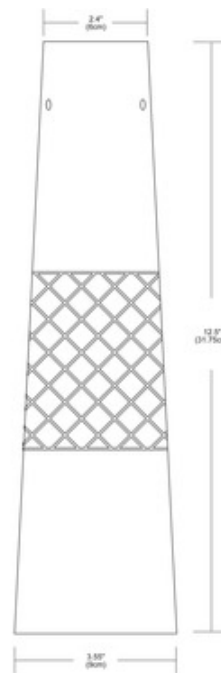

FJ White and Dark Night Pendant 12 Volt

Description:

FJ Night Pendant features a Black or White conical shade. The shade features crossed lines in the middle allowing light to shine through. Finish available in Satin Nickel. Includes eight feet of field-cutttable coaxial cable. System compatibility includes monorail or fast jack power canopy, sold separately. General light distribution. ETL listed. One 35 watt 12 volt IR JC GY6.35 bipin halogen lamp included. 3.55 inch diameter x 12.5 inch height x 108.5 inch overall length.

Shown in: Satin Nickel / Black

List Price: \$116.00
 Our Price: \$69.60

Shade Color: Black
 Body Finish: Satin Nickel
 Lamp: 1 x JC/GY6.35 (bipin)/35W/12V Halogen
 Wattage: 35W
 Dimmer: Dimmable
 Dimensions: 12.5"H x 3.55"W

Product Number: EDG58176			
Company:		Fixture Type:	Date: Apr 26, 2018
Project:		Approved By:	

#1200FJ-BNIGHT-012X1-BKSN

Fax: (773) 883-6131

Phone: 866-954-4489

Address: 1718 W. Fullerton Ave. Chicago IL 60614