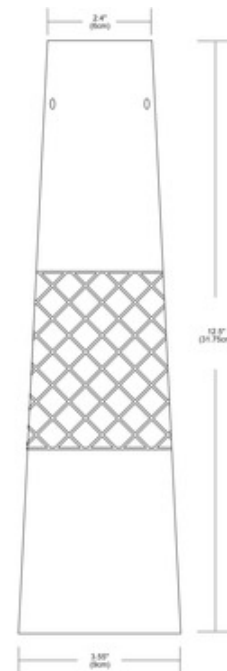

BRAND PureEdge Lighting

DESCRIPTION

FJ Night pendant features a black shade (Dark Night) or a white shade (White Night). The shade features crossed lines in the middle allowing light to shine through. Finish available in satin nickel. Fixture available in 12 or 24 volt option. Includes eight feet of field-cuttable coaxial cable. System compatibility includes 24 volt system monorail, monorail 2 circuit, any fast jack power canopy or track transformer (sold separately). One 35 watt, 24 volt, JC GY6.35 bi-pin xenon lamp included. General light distribution. ETL listed. 3.55 inch diameter x 12.5 inch height x 108.5 inch overall length. Must be used with a 24 volt system.

SHADE COLOR	White
BODY FINISH	Satin Nickel
WATTAGE	35W
DIMMER	Dimmable
DIMENSIONS	108.5"L x 3.55"W x 12.5"H
BULB INCLUDED	
LAMP	1 x JC/GY6.35 (bipin)/35W/24V Krypton Xenon

SPEC # EDG58209

COMPANY	PROJECT	FIXTURE TYPE	APPROVED BY	DATE