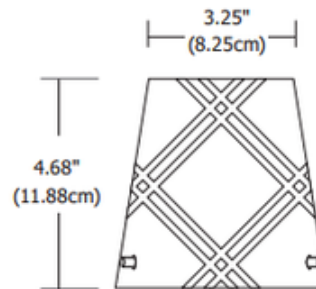

Product Number: EDG58239			
Company:		Fixture Type:	Date: Apr 26, 2018
Project:		Approved By:	

#1200FJ-CROSSRD-012X1-SLSN

Fax: (773) 883-6131

Phone: 866-954-4489

Address: 1718 W. Fullerton Ave. Chicago IL 60614

www.Lightology.com