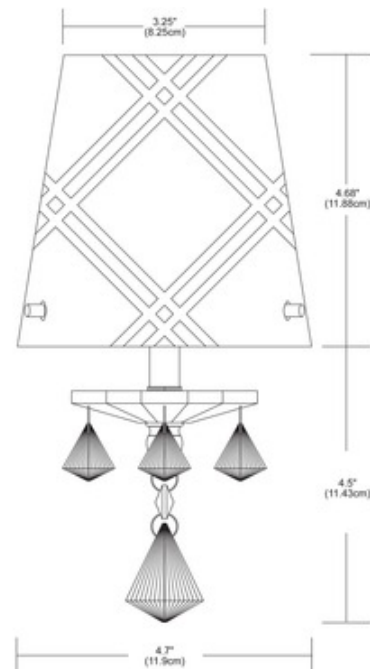

COMPANY	PROJECT	FIXTURE TYPE	APPROVED BY	DATE