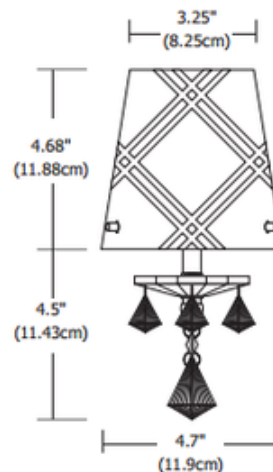

# FJ Kings Crossing Pendant 12V

**Description:**

FJ Kings Crossing features a cone glass shade with double groove lines for the light to shine through and a set of crystals hanging from the center. Shade available in Black Gold or Silver with Satin Nickel finish. Includes eight feet of field-cutable coaxial cable and fast jack connector. Canopy options available, sold separately. General light distribution. ETL listed. One 50 watt 12 volt JC GY6.35 bi-pin halogen lamp included. 4.7 inch diameter x 9.18 inch height. Limited quantities available.

Shown in: Satin Nickel / Silver

List Price: \$126.00  
 Our Price: \$75.60

Shade Color: Silver  
 Body Finish: Satin Nickel  
 Lamp: 1 x JC/GY6.35 (bipin)/50W/12V Halogen  
 Wattage: 50W  
 Dimmer: Dimmable  
 Dimensions: 9.18"H x 4.7"W