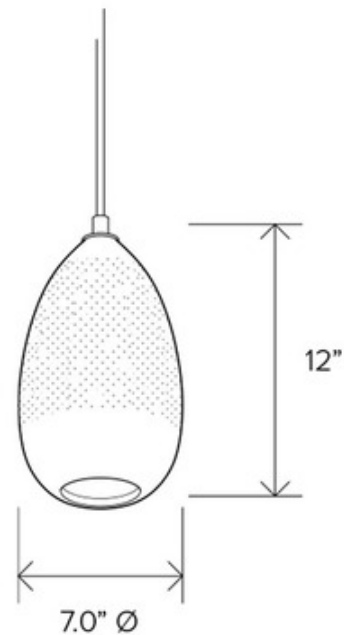

DESIGNER Caleb Siemon & Carmen Salazar
BRAND Siemon & Salazar

DESCRIPTION

The Bubble Cone Pendant brings a unique elegance to your interior space. A swath of textured whipped glass is paired with a selection of soft colors and simple forms, creating warm ambient light across your room. Made in California and signed by Caleb and Carmen. Note: Each piece is hand blown and shaped. No molds are used, and each glass shape is unique. Dimensions, weights, and color will vary slightly.

Shown in: Dark Bronze / Grey Bubble

SHADE COLOR	Grey Bubble
BODY FINISH	Dark Bronze
WATTAGE	4W
DIMMER	Standard 120V
DIMENSIONS	7"W x 12"H
BULB INCLUDED	
LAMP	1 x G25/Medium (E26)/4W/120V LED 1 x G25/Medium (E26)/120V LED
<i>Technical Information</i>	
LUMINOUS FLUX	350 lumens
LUMENS/WATT	87.50
LAMP COLOR	2700K
COLOR RENDERING	90 CRI
SPEC #	SSA58482