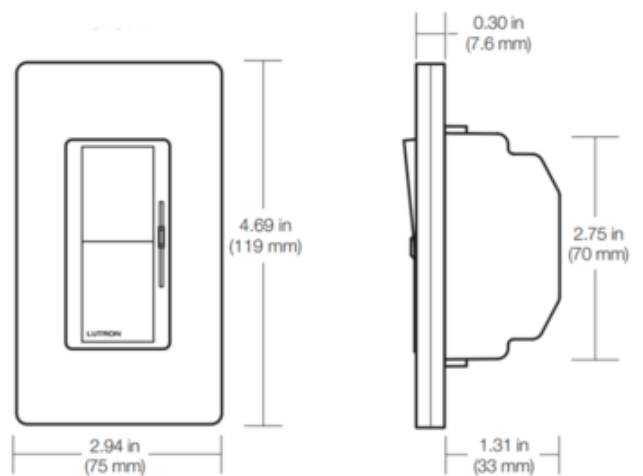

BRAND

Lutron

DESCRIPTION

The Diva 300W Electronic Low Voltage (ELV) Single Pole Dimmer features a large paddle switch with a linear slide dimmer. Available in gloss and satin finishes. Built in soft glow nightlight which is visible best on lighter finishes. Requires neutral wire connection. Note: Claro designer wall plates sold separately.

Shown in: Satin Biscuit

SHADE COLOR	N/A
BODY FINISH	Satin Biscuit
WATTAGE	300W
DIMMER	Low Voltage Electronic
DIMENSIONS	2.94"W x 4.69"H x 1.31"D
LAMP	N/A

SPEC # LUT5868

COMPANY	PROJECT	FIXTURE TYPE	APPROVED BY	DATE