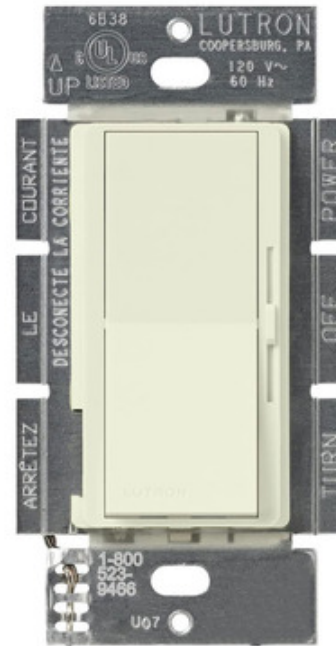

BRAND

Lutron

DESCRIPTION

The Diva 300W Electronic Low Voltage (ELV) Single Pole Dimmer features a large paddle switch with a linear slide dimmer. Available in gloss and satin finishes. Built in soft glow nightlight which is visible best on lighter finishes. Requires neutral wire connection. Note: Claro designer wall plates sold separately.

Shown in: Satin Biscuit

SHADE COLOR	N/A
BODY FINISH	Satin Biscuit
WATTAGE	300W
DIMMER	Low Voltage Electronic
DIMENSIONS	2.94"W x 4.69"H x 1.31"D
LAMP	N/A

SPEC # LUT5868

COMPANY	PROJECT	FIXTURE TYPE	APPROVED BY	DATE