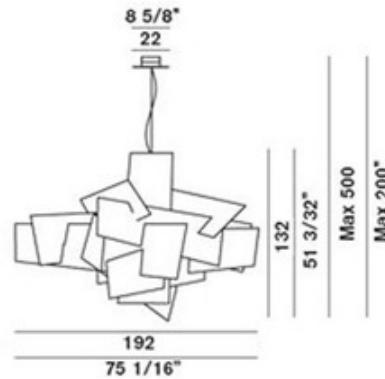

Big Bang XL Suspension

Designer: Franzolini & Jiminez

Description:

The Big Bang XL Suspension is a modern fixture that offers diffused and reflected light and is composed of intersections of White or Red methacrylate and lacquered aluminum panels. Two lamping options. LED: Integrated 98 watt 120 volt LED light source. HAL: One 200 watt 120 volt T3Long type RSC R7s base halogen bulb is required, but not included. 75.1 inch width x 51.1 inch height x 193 inch maximum length. UL Listed.

Shown in: White

List Price: \$9483.75
Our Price: \$7587.00

Shade Color: White
Body Finish: N/A
Lamp: 1 x T3LONG/R7s (RSC)/200W/120V Halogen
Wattage: 200W
Dimmer: Incandescent
Dimensions: 200"L x 51.1"H x 75.1"W