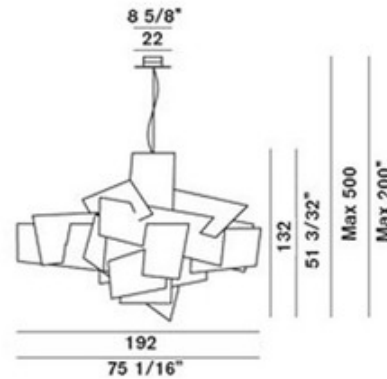

Big Bang XL Suspension

Designer: Franzolini & Jiminez

Description:

The Big Bang XL Suspension is a modern fixture that offers diffused and reflected light and is composed of intersections of White or Red methacrylate and lacquered aluminum panels. Two lamping options. LED: Integrated 98 watt 120 volt LED light source. HAL: One 200 watt 120 volt T3Long type RSC R7s base halogen bulb is required, but not included. 75.1 inch width x 51.1 inch height x 193 inch maximum length. UL Listed.

Shown in: Red

List Price: \$10656.25
Our Price: \$8525.00

Shade Color: Red
Body Finish: N/A
Lamp: 1 x T3LONG/R7s (RSC)/200W/120V Halogen
Wattage: 200W
Dimmer: Incandescent
Dimensions: 200"L x 51.1"H x 75.1"W