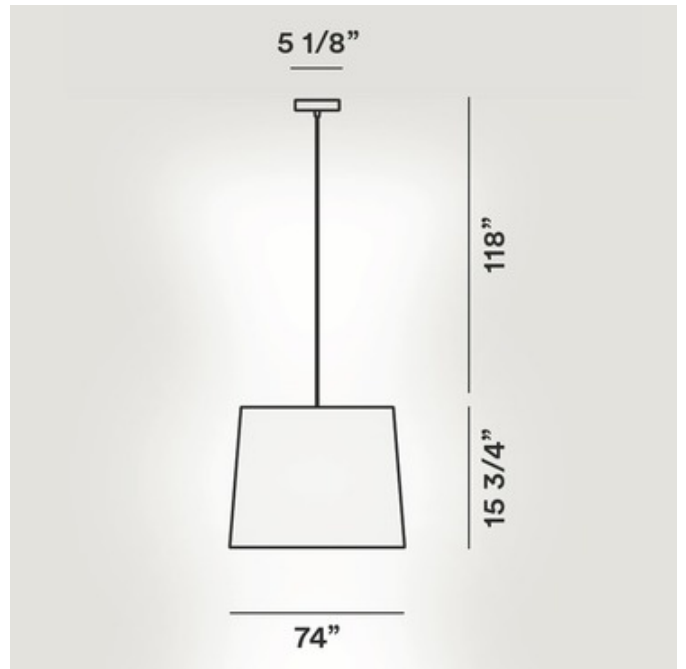

SHADE COLOR	Black
BODY FINISH	Stainless Steel
WATTAGE	216W
DIMMER	Standard 120V
DIMENSIONS	118"L x 19.75"W x 15.75"H
BULB NOT INCLUDED	
LAMP	3 x A19/Medium (E26)/72W/120V Incandescent

SPEC #

FOS59652