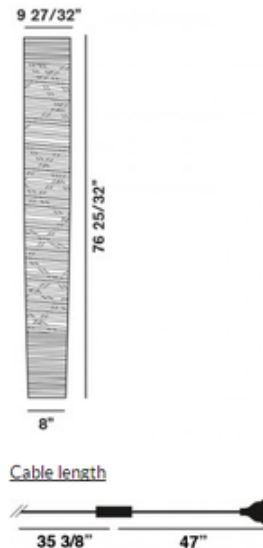

Tress Large Floor Lamp

Designer: Marc Sadler

Description:

Tress Large Floor Lamp is made of composite material on a lacquered fiberglass base. Available in Black, Crimson, Greige, Indigo, or White. The cable woven inside the structure gives a plain and elegant effect. Two lamping options. LED: Integrated 46.4 watt 120 volt LED light source. HAL: One 50 watt max 120 volt PAR30 medium base halogen bulb and one 200 watt max 120 volt T3 Long R7s base halogen bulb are required, but not included. Dimmer/On/Off switch on cord. Provides semi-diffused and direct up light distribution. 9.8 inch width x 76.8 inch height. UL listed.

Shown in: White

List Price: \$3316.25
Our Price: \$2653.00

Shade Color: White
Body Finish: N/A
Lamp: 1 x PAR30/Medium (E26)/50W/120V Halogen
 1 x T3LONG/RSC/200W/120V Halogen
Wattage: 250W
Dimmer: Included
Dimensions: 76.8"H x 9.8"W