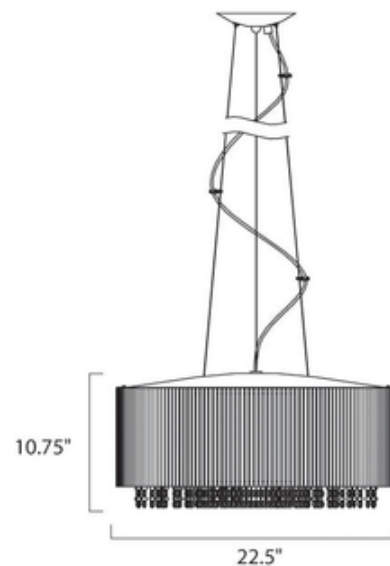

Technical Information

PRODUCT DIMENSIONS	Min/Max Overall Height: 30" – 130"

SPEC # ET259670

COMPANY	PROJECT	FIXTURE TYPE	APPROVED BY	DATE