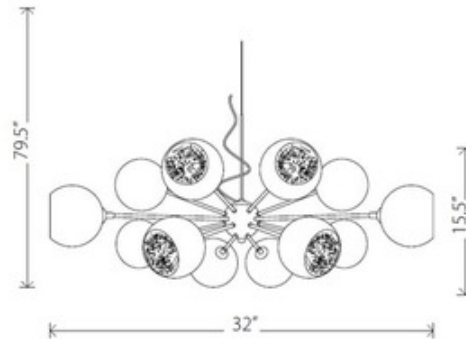

Sylvie Suspension

Description:

Sylvie pendant features an anodized aluminum finish with an inner cracked look. Twelve 40 watt, 120 volt, JCD G9 base halogen lamps included. General light distribution. Overall height is 79.5 inches. 32W x 15.5H.

Shown in: Anodized Aluminum

List Price: \$618.75
 Our Price: \$495.00

Shade Color: N/A
 Body Finish: Anodized Aluminum
 Lamp: 12 x JCD/G9/40W/120V Halogen
 Wattage: 480W
 Dimmer: N/A
 Dimensions: 15.5"H x 32"W

Product Number: NUE59674			
Company:		Fixture Type:	Date: Apr 20, 2018
Project:		Approved By:	

#1419SU-SYLVE-032X1-ALAL

Fax: (773) 883-6131

Phone: 866-954-4489

Address: 1718 W. Fullerton Ave. Chicago IL 60614