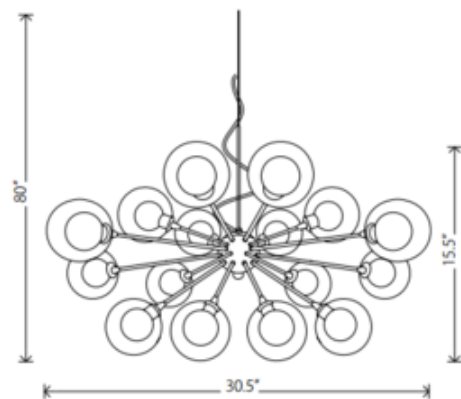

BRAND

Nuevo

DESCRIPTION

Yves pendant features opal inner glass with a clear outer glass globes and a chrome finish. Fifteen 25 watt, 120 volt, JCD G9 base halogen bulbs are included. General light distribution. Overall height adjustable up to 80 inches. 30.5 inch width x 15.5 inch height.

Shown in: Chrome / Clear / Opal

SHADE COLOR	Clear / Opal
BODY FINISH	Chrome
WATTAGE	375W
DIMMER	Standard 120V
DIMENSIONS	30.5"W x 15.5"H
BULB INCLUDED	
LAMP	15 x JCD/G9/25W/120V Halogen

SPEC #

NUE59681

COMPANY

PROJECT

FIXTURE TYPE

APPROVED BY

DATE