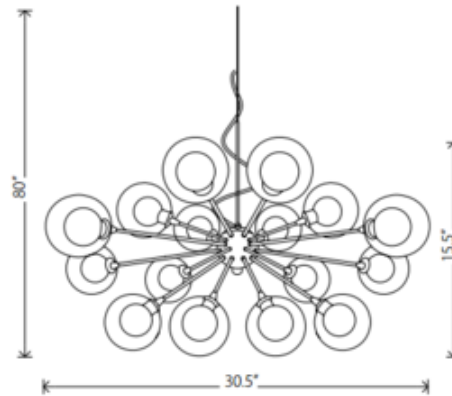

Yves Pendant

Description:

Yves pendant features opal inner glass with a clear outer glass globes and a chrome finish. Fifteen 25 watt, 120 volt, JCD G9 base halogen bulbs are included. General light distribution. Overall height adjustable up to 80 inches. 30.5 inch width x 15.5 inch height.

Shown in: Chrome / Clear / Opal

List Price: \$756.25
Our Price: \$605.00

Shade Color: Clear / Opal
Body Finish: Chrome
Lamp: 15 x JCD/G9/25W/120V Halogen
Wattage: 375W
Dimmer: Incandescent
Dimensions: 15.5"H x 30.5"W