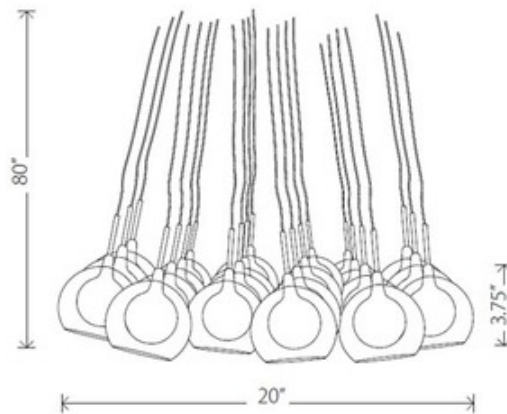

Aura Suspension

Description:

Aura pendant features an borosilicate exterior glass and a clear glass interior with a chrome finish. Available in a 20 and 34 inch wide version. Nineteen 10 watt, 12 volt, T3 G4 base xenon lamps included. General light distribution. Shade height is 3.75 inches. 20W with an overall height adjustment up to 80 inches.

Shown in: Chrome / Clear

List Price: \$921.25
Our Price: \$737.00

Shade Color: Clear
Body Finish: Chrome
Lamp: 19 x T3/G4 (bipin)/10W/12V Halogen
Wattage: 190W
Dimmer: N/A
Dimensions: 80"H x 20"W

Product Number: NUE59688			
Company:		Fixture Type:	Date: Mar 17, 2018
Project:		Approved By:	