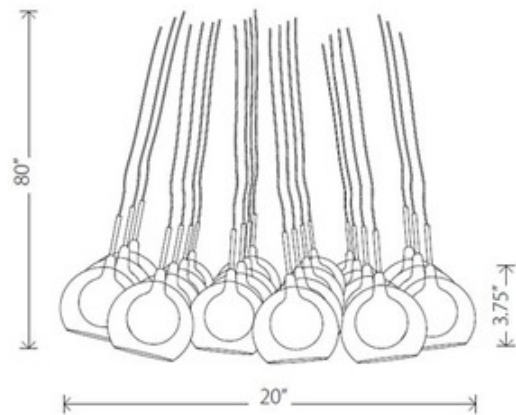

BRAND

Nuevo

DESCRIPTION

Aura pendant features an borosilicate exterior glass and a clear glass interior with a chrome finish. Available in a 20 and 34 inch wide version. Nineteen 10 watt, 12 volt, T3 G4 base xenon lamps included. General light distribution. Shade height is 3.75 inches. 20W with an overall height adjustment up to 80 inches.

SHADE COLOR	Clear
BODY FINISH	Chrome
WATTAGE	190W
DIMMER	N/A
DIMENSIONS	20"W x 80"H
BULB INCLUDED	
LAMP	19 x T3/G4 (bipin)/10W/12V Halogen

SPEC # NUE59688

COMPANY	PROJECT	FIXTURE TYPE	APPROVED BY	DATE