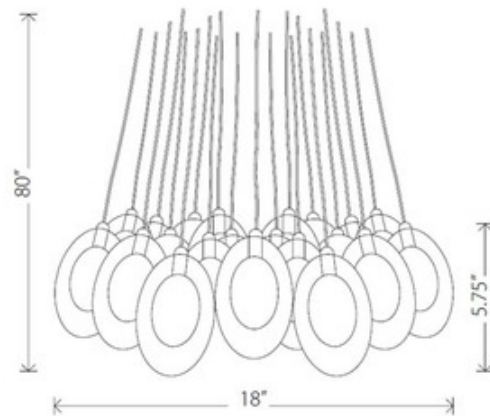

Karma Suspension

Description:

Karma pendant features inner white glass with outer clear glass and a chrome finish. Shade is fashioned in the shape of an egg. Available in a 12 and 18 inch wide version. Nineteen 10 watt, 12 volt, T3 G4 base xenon lamps included. General light distribution. Overall height adjustable up to 80 inches. 18W x 5.75H.

Shown in: Chrome / Clear

List Price: \$893.75
 Our Price: \$715.00

Shade Color: Clear
 Body Finish: Chrome
 Lamp: 19 x T3/G4 (bipin)/10W/12V Halogen
 Wattage: 190W
 Dimmer: N/A
 Dimensions: 5.75"H x 18"W