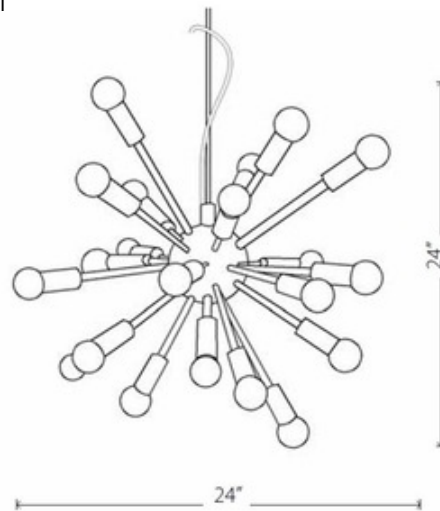

Sputnik Pendant

Description:

Sputnik Pendant features a Chrome, Black, or White frame. Twenty-four 25 watt, 120 volt, G16.5 candelabra base chrome top bulbs are included. Includes 60 inch cord. 24 inch width x 24 inch height x 84 inch maximum length.

Shown in: Chrome

List Price: \$440.00
Our Price: \$352.00

Shade Color: N/A
Body Finish: Chrome
Lamp: 24 x G16.5/Candelabra (E12)/25W/120V Incandescent
Wattage: 600W
Dimmer: Incandescent
Dimensions: 84"L x 24"H x 24"W