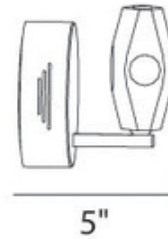

# Neo Bathroom Vanity Light

**Description:**

Neo Bathroom Vanity Light features a cool glossy ice reflecting the darks and lights of life. The lead-free optic crystal glass takes in the hues of the room they are in while complimenting the polished chrome finish. 20 watt, 12 volt, T3 G4 base xenon bulbs are included. Small: 5 inch width x 6 inch height x 5 inch depth. Large: 9 inch width x 5 inch height x 5 inch depth.

Shown in: Polished Chrome / Crystal

**List Price:** \$297.50  
**Our Price:** \$238.00

**Shade Color:** Crystal  
**Body Finish:** Polished Chrome  
**Lamp:** 2 x T3/G4 (bipin)/20W/12V Halogen  
**Wattage:** 40W  
**Dimmer:** Low Voltage Electronic  
**Dimensions:** 5"H x 9"W x 5"D