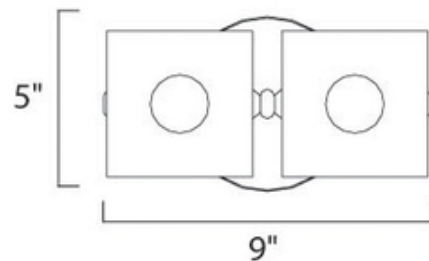

Product Number: ET259757			
Company:		Fixture Type:	Date: Apr 20, 2018
Project:		Approved By:	

#0522WS-NEO-009X1-CYCH

Fax: (773) 883-6131

Phone: 866-954-4489

Address: 1718 W. Fullerton Ave. Chicago IL 60614

www.Lightology.com