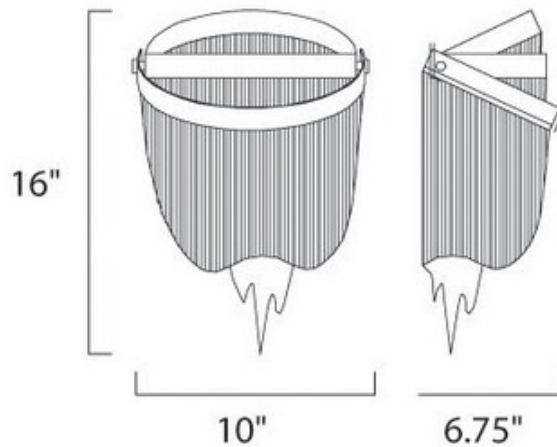

Mystic Wall Sconce

**Description:**

Mystic wall sconce features heavy black chains artistically draped with a jewelry quality over a black chrome frame. Available in wall sconce, pendant and ceiling flush mount version. Two 60 watt, 120 volt, T4 G9 base halogen lamps included. General light distribution. UL listed. Suitable for dry locations. 10W x 16H x 6.75 inch depth.

Shown in: Black Chrome / Black

List Price: \$560.00  
 Our Price: \$448.00

Shade Color: Black  
 Body Finish: Black Chrome  
 Lamp: 2 x T4/G9/60W/120V Halogen  
 Wattage: 120W  
 Dimmer: Incandescent  
 Dimensions: 16"H x 10"W x 6.75"D