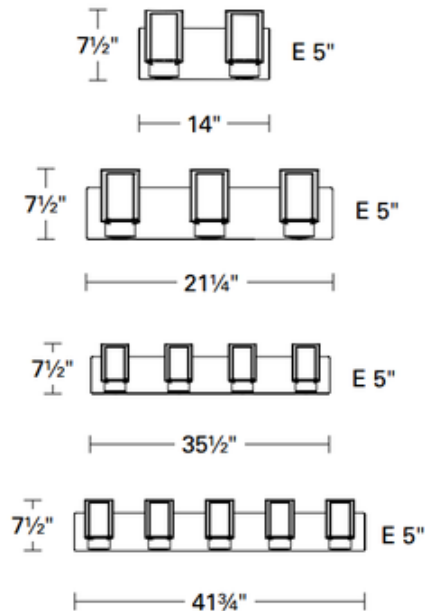

# Essex Bathroom Vanity Light

Fax: (773) 883-6131

Phone: 866-954-4489

Address: 1718 W. Fullerton Ave. Chicago IL 60614

www.lightology.com

**Description:**

Essex Bathroom Vanity Light features a Clear outer and Opal inner glass diffuser in Bronze/Opal, Buffed Nickel/Opal, Chrome/Opal or Graphite/Opal finish. 100 watt, 120 volt A19 Medium base incandescent bulbs are required, but not included. 1 Light: 8 inch width x 7.5 inch height x 5 inch depth. 2 Light: 14 inch length x 7.5 inch height x 5 inch depth. 3 Light: 21.25 inch length x 7.5 inch height x 5 inch depth. 4 Light: 35.5 inch length x 7.5 inch height x 5 inch depth. 5 Light: 41.75 inch length x 7.5 inch height x 5 inch depth.

Shown in: Chrome/ Opal

List Price: \$310.00  
 Our Price: \$254.20

Shade Color: N/A  
 Body Finish: Chrome/ Opal  
 Lamp: 3 x A19/Medium (E26)/100W/120V Incandescent  
 Wattage: 300W  
 Dimmer: Incandescent  
 Dimensions: 7.5"H x 21.25"W x 5"D