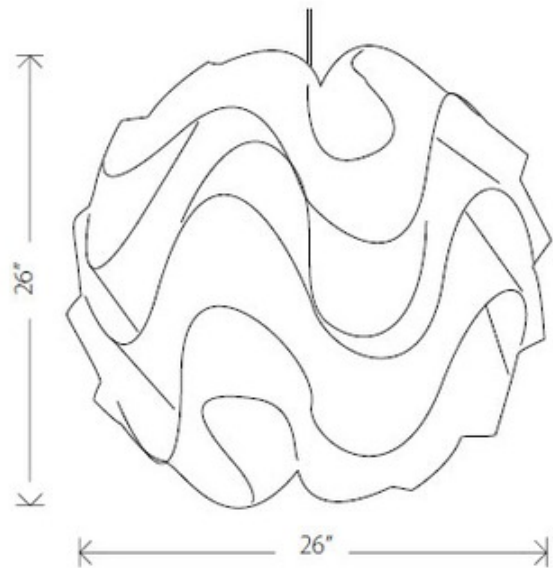

SHADE COLOR	White
BODY FINISH	N/A
WATTAGE	24W
DIMMER	Standard 120V
DIMENSIONS	26"W x 26"H
BULB NOT INCLUDED	
LAMP	3 x A19/Medium (E26)/8W/120V LED 3 x A19/Medium (E26)/120V LED 3 x A19/Medium (E26)/60W/120V Incandescent

SPEC # NUE59776