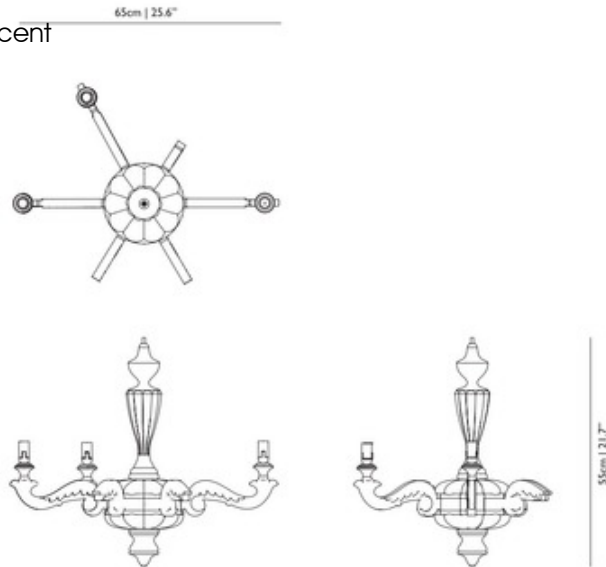

Smoke Chandelier

Description:

The Smoke Chandelier features the enchanting texture of burnt wood with black epoxy. Each fixture differs due to the production process. Three 40 watt 120 volt candelabra base bulbs are required, but not included. General light distribution. 25.6 inch width x 21.7 inch height. 156 inch black cable and smoked black canopy included. UL listed.

Shown in: Black

List Price: \$2021.43
 Our Price: \$1415.00

Shade Color: N/A
 Body Finish: Black
 Lamp: 3 x B10/Candelabra (E12)/40W/120V Incandescent
 3 x B10/Candelabra (E12)/120V LED
 Wattage: 120W
 Dimmer: Incandescent
 Dimensions: 177.7"L x 21.7"H x 25.6"W