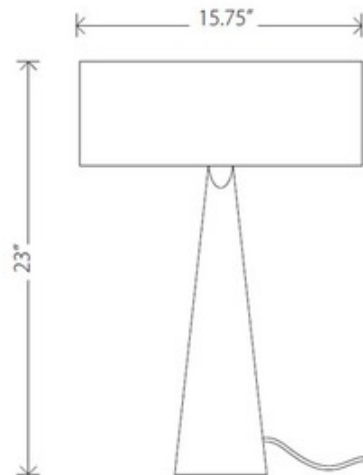

Kasa Table Lamp

Description:

Kasa Table Lamp features Black shade with a frosted glass base and a Chrome finish. Three 60 watt 120 volt B10 candelabra base incandescent lamps are required, but not included. 15.75 inch width x 23 inch height. 15.75 inch diameter x 5.5 inch high shade.
 Â Features inline on-off switch.

Shown in: Chrome / Black

List Price: \$481.25
Our Price: \$385.00

Shade Color: Black
Body Finish: Chrome
Lamp: 3 x B10/Candelabra (E12)/40W/120V Incandescent
Wattage: 120W
Dimmer: Incandescent
Dimensions: 23"H x 15.75"W