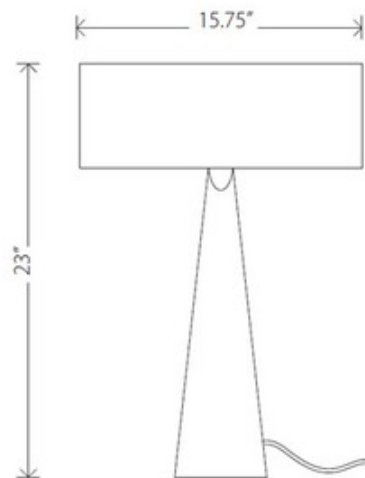

BRAND

Nuevo

DESCRIPTION

Kasa Table Lamp features Black shade with a frosted glass base and a Chrome finish. Three 60 watt 120 volt B10 candelabra base incandescent lamps are required, but not included. 15.75 inch width x 23 inch height. 15.75 inch diameter x 5.5 inch high shade. Features inline on-off switch.

| | |
|--------------------------|--|
| SHADE COLOR | Black |
| BODY FINISH | Chrome |
| WATTAGE | 120W |
| DIMMER | Standard 120V |
| DIMENSIONS | 15.75"W x 23"H |
| BULB NOT INCLUDED | |
| LAMP | 3 x B10/Candelabra (E12)/40W/120V Incandescent |