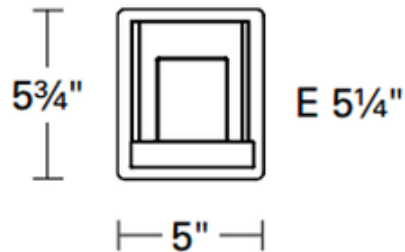

Product Number: DVI59801			
Company:		Fixture Type:	Date: Apr 27, 2018
Project:		Approved By:	

#0430BB-NARVIK-024H1-OPCH

Fax: (773) 883-6131

Phone: 866-954-4489

Address: 1718 W. Fullerton Ave. Chicago IL 60614

www.lightology.com