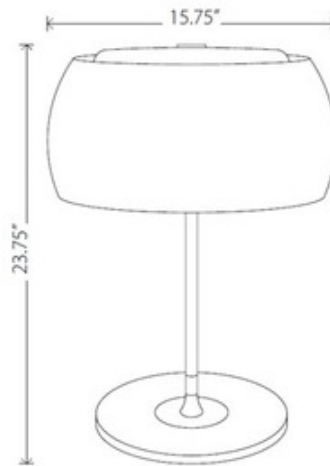

# Alain Table Lamp

**Description:**

Alain table lamp features a chromed glass shade and chrome finish with teardrop crystal accents. Available in a table and floor lamp version. Four 40 watt, 120 volt, JCD G9 base halogen lamps included. Includes 71 inch cord. General light distribution. 15.75 inch diameter x 23.75 inch height.

Shown in: Chrome / Crystal

**List Price:** \$646.25  
**Our Price:** \$517.00

**Shade Color:** Crystal  
**Body Finish:** Chrome  
**Lamp:** 4 x JCD/G9/40W/120V Halogen  
**Wattage:** 160W  
**Dimmer:** Included  
**Dimensions:** 23.75"H x 15.75"W