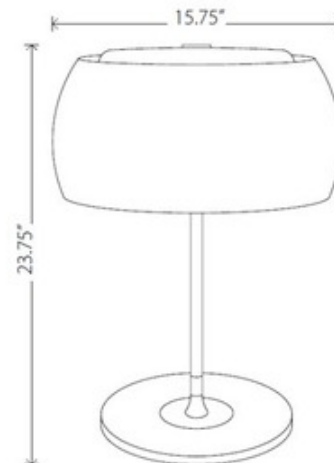

BRAND

Nuevo

DESCRIPTION

Alain table lamp features a chromed glass shade and chrome finish. In-line on/off switch on cord.

SHADE COLOR	Clear
BODY FINISH	Chrome
WATTAGE	160W
DIMMER	N/A
DIMENSIONS	15.75"W x 23.75"H
BULB INCLUDED	
LAMP	4 x JCD/G9/40W/120V Halogen