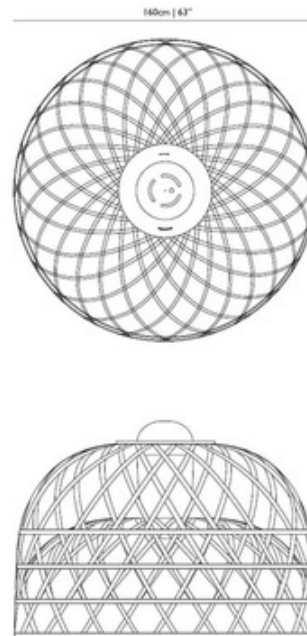

Emperor Suspension

Description:

Emperor collection resembles the hand woven bamboo cage in the Imperial Chambers. Features a bamboo rattan cage in red or black and includes glass diffuser that creates a warm glow of light. Each cage is woven by hand and therefore has a unique character. Features chrome canopy and 156 inch black textile cable length. Medium: One 26 watt, 120 volt GU24 base compact florescent bulb is included. Large: Two 36 watt, 120 volt, T5/2G11 base compact florescent lamps are included. General light distribution. UL listed. Medium: 39.4 inch width x 28.7 inch height. Large: 63 inch diameter x 45.3 inch height.

Shown in: Red / Clear

List Price: \$14191.43
Our Price: \$9934.00

Shade Color: Clear
Body Finish: Red
Lamp: 2 x T5/2G11/36W/120V Compact Florescent
Wattage: 72W
Dimmer: Not Dimmable
Dimensions: 45.3"H x 63"W