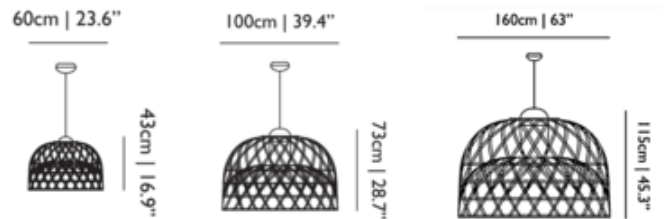

BRAND

Moooi

DESCRIPTION

The Emperor collection resembles hand-woven bamboo cages in the Imperial Chambers. A bamboo rattan cage in red or black surrounds a glass diffuser that creates a warm glow of light. Each cage is woven by hand and therefore has a unique character.

Shown in: Chrome / Red

SHADE COLOR	Red
BODY FINISH	Chrome
WATTAGE	144W
DIMMER	Not Dimmable
DIMENSIONS	63"W x 45.3"H
BULB NOT INCLUDED	
LAMP	4 x T5/2G11/36W/120V Compact Fluorescent

SPEC # MOO59833

COMPANY	PROJECT	FIXTURE TYPE	APPROVED BY	DATE