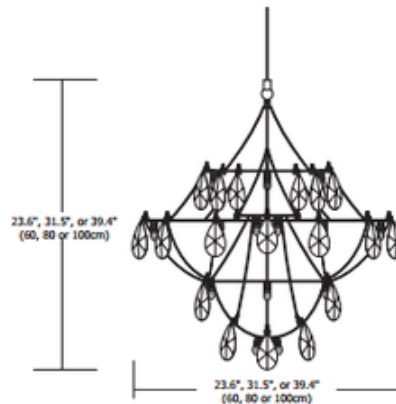

Crystal Galaxy Chandelier with Downlight

Description:

Crystal Galaxy Chandelier with Downlight features hanging crystals and a Satin Nickel finish. Available in 24, 31 and 39 inch versions, with Krypton or LED lamping. General light distribution. Krypton option includes 2 watt 12 volt E10 Krypton lamps plus one 12 volt 20 watt AR11 DC Bayonet downlight. LED option includes .5 watt 12 volt 2400K color temperature LED lamps plus one 20 watt 12 volt DC Bayonet LED downlight. Dimensions: 24 Inch: 23.6 inch width x 23.6 inch height. 31 Inch: 31.5 inch width x 31.5 inch height. 39 Inch: 39.4 inch width x 39.4 inch height. Includes 72 inch suspension cable with overall height adjustable to 78.74 inches. Includes magnetic transformer and is dimmable with Lutron Maestro MALV low voltage magnetic dimmer control, sold separately. ETL listed.

Shown in: Satin Nickel / Crystal

List Price: \$3204.00
Our Price: \$2403.00

Shade Color: Crystal
Body Finish: Satin Nickel
Lamp: 60 x LED/0.5W/12V LED
 1 x AR11/D.C. Bayonet (BA15D)/20W/12V Halogen
Wattage: 50W
Dimmer: Low Voltage Magnetic
Dimensions: 31.5"H x 31.5"W