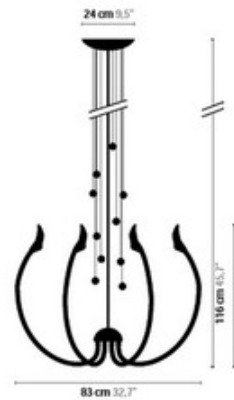

# Chill Out Arms Up Suspension with Crystal Balls

**Designer:** Coen Munsters

**Description:**

Chill Out Arms Up Suspension features Bohemia handmade glass with 10 hanging Swarovski Strass balls and clear arms with a Chrome finish. Six 40 watt, 120 volt JCD G9 base halogen bulbs are included. 32.7 inch diameter x 45.7 inch length.

Shown in: Chrome / Crystal

**List Price:** \$4332.50  
**Our Price:** \$3899.25

**Shade Color:** Crystal  
**Body Finish:** Chrome  
**Lamp:** 6 x JCD/G9/40W/120V Halogen  
**Wattage:** 240W  
**Dimmer:** Incandescent  
**Dimensions:** 45.7"L x 32.7"W

**CHILL OUT H6U**

6112 / without crystal balls  
 6113 / with 10 Swarovski Strass balls 30mm

6 x 40W / G9 / 220V incl.  
 Colours: 00-01-02-05-16

Product Number: <b>ILF59864</b>			
Company:		Fixture Type:	Date: Mar 21, 2018
Project:		Approved By:	