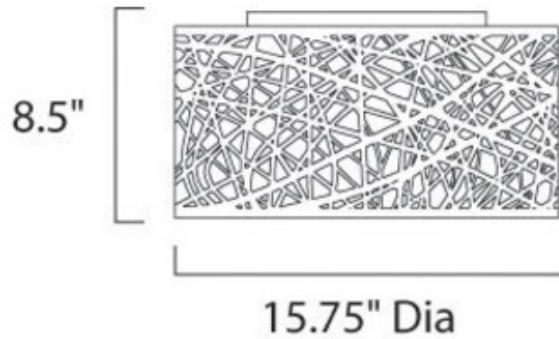

# Inca Ceiling Light Fixture

**Description:**

The Inca Ceiling Flush Mount is artistically unique in design with a steel web shade and interior crystals which provide a festive sparkle. Two sizes and two lamping options. Available in Bronze with Amber crystals or Polished Chrome with Clear crystals. XEN: 40 watt 120 volt G9 base Xenon bulbs are included. LED: 2.9 watt 120 volt G9 base LED bulbs are included. 15.8 or 23.5 inch diameter x 8.75 inch height. General light distribution. UL listed.

Shown in: Polished Chrome

List Price: \$372.50  
 Our Price: \$298.00

Shade Color: N/A  
 Body Finish: Polished Chrome  
 Lamp: 7 x JCD/G9/40W/120V Krypton Xenon  
 Wattage: 280W  
 Dimmer: Incandescent  
 Dimensions: 8.75"H x 15.75"W