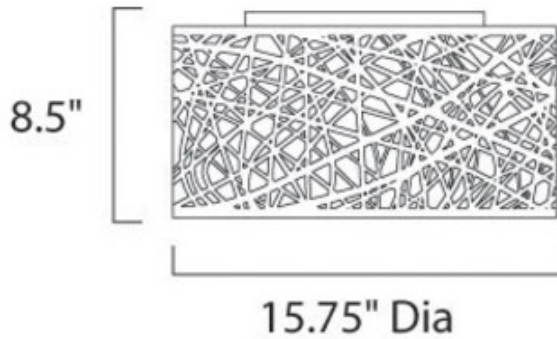

Inca Ceiling Light Fixture

Description:

The Inca Ceiling Flush Mount is artistically unique in design with a steel web shade and interior crystals which provide a festive sparkle. Two sizes and two lamping options. Available in Bronze with Amber crystals or Polished Chrome with Clear crystals. XEN: 40 watt 120 volt G9 base Xenon bulbs are included. LED: 2.9 watt 120 volt G9 base LED bulbs are included. 15.8 or 23.5 inch diameter x 8.75 inch height. General light distribution. UL listed.

Shown in: Polished Chrome

List Price: \$547.50
Our Price: \$438.00

Shade Color: N/A
Body Finish: Polished Chrome
Lamp: 9 x JCD/G9/40W/120V Krypton Xenon
Wattage: 360W
Dimmer: Incandescent
Dimensions: 8.75"H x 23.5"W