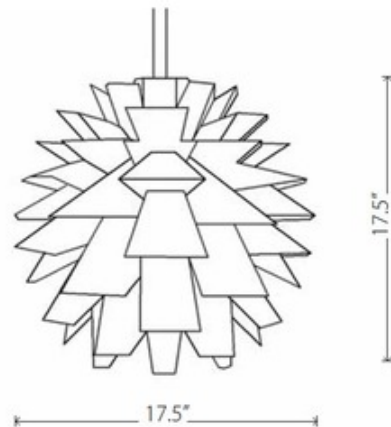

BRAND

Nuevo

DESCRIPTION

Asparagus pendant features a shade made of white polypropylene slats and an aluminum finish. Features cord On/Off switch. Cord length is 196.75 inches. Includes canopy. One 40 watt, 120 volt, A19 medium base incandescent lamp not included. General light distribution. 17.5 inch diameter x 17.5 inch height.

Shown in: Aluminum / White

SHADE COLOR	White
BODY FINISH	Aluminum
WATTAGE	40W
DIMMER	Standard 120V
DIMENSIONS	17.5"W x 17.5"H
BULB NOT INCLUDED	
LAMP	1 x A19/Medium (E26)/40W/120V Incandescent 1 x A19/Medium (E26)/120V LED