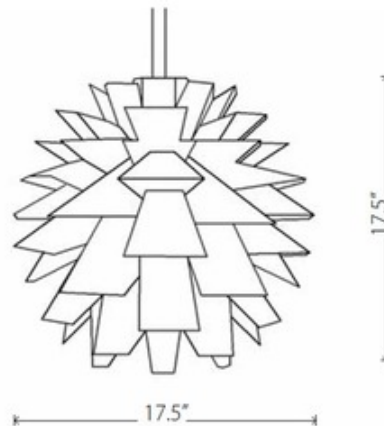

# Asparagus Suspension

**Description:**

Asparagus pendant features a shade made of white polypropylene slats and an aluminum finish. Features cord On/Off switch. Cord length is 196.75 inches. Includes canopy. One 40 watt, 120 volt, A19 medium base incandescent lamp not included. General light distribution. 17.5 inch diameter x 17.5 inch height.

Shown in: Aluminum / White

**List Price:** \$220.00  
**Our Price:** \$176.00

**Shade Color:** White  
**Body Finish:** Aluminum  
**Lamp:** 1 x A19/Medium (E26)/40W/120V Incandescent  
 1 x A19/Medium (E26)/120V LED  
**Wattage:** 40W  
**Dimmer:** Incandescent  
**Dimensions:** 17.5"H x 17.5"W