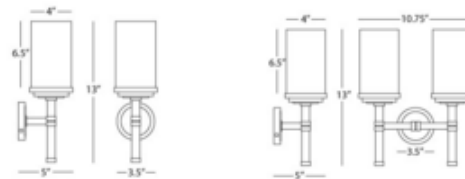

Halo Wall Light

Description:

Halo Wall Light features White Glass shades with a Brushed Chrome or Brushed Nickel finish. Available in 1 and 2 light versions. 60 watt, 120 volt B10 type Candelabra base incandescent bulbs are required, but not included. UL listed. 1 Light: 4 inch width x 13 inch height x 5 inch depth. 2 Light: 10.75 inch width x 13 inch height x 5 inch depth. NO 2 LIGHT VERSION IN BRUSHED CHROME.

Shown in: Brushed Brass / White Glass

List Price: \$231.44
Our Price: \$185.15

Shade Color: White Glass
Body Finish: Brushed Brass
Lamp: 1 x A19/Medium (E26)/43W/120V Incandescent
 1 x A19/Medium (E26)/120V LED
Wattage: 43W
Dimmer: Incandescent
Dimensions: 13"H x 4"W x 5"D