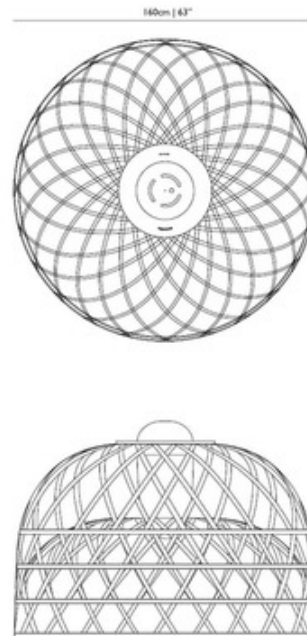

Emperor Suspension

Description:

Emperor collection resembles the hand woven bamboo cage in the Imperial Chambers. Features a bamboo rattan cage in red or black and includes glass diffuser that creates a warm glow of light. Each cage is woven by hand and therefore has a unique character. Features chrome canopy and 156 inch black textile cable length. Medium: One 26 watt, 120 volt GU24 base compact fluorescent bulb is included. Large: Two 36 watt, 120 volt, T5/2G11 base compact fluorescent lamps are included. General light distribution. UL listed. Medium: 39.4 inch width x 28.7 inch height. Large: 63 inch diameter x 45.3 inch height.

Shown in: Black / Clear

List Price: \$5851.43
 Our Price: \$4096.00

Shade Color: Clear
 Body Finish: Black
 Lamp: 1 x CF/GU24/26W/120V Compact Fluorescent
 Wattage: 26W
 Dimmer: Not Dimmable
 Dimensions: 28.7"H x 39.4"W