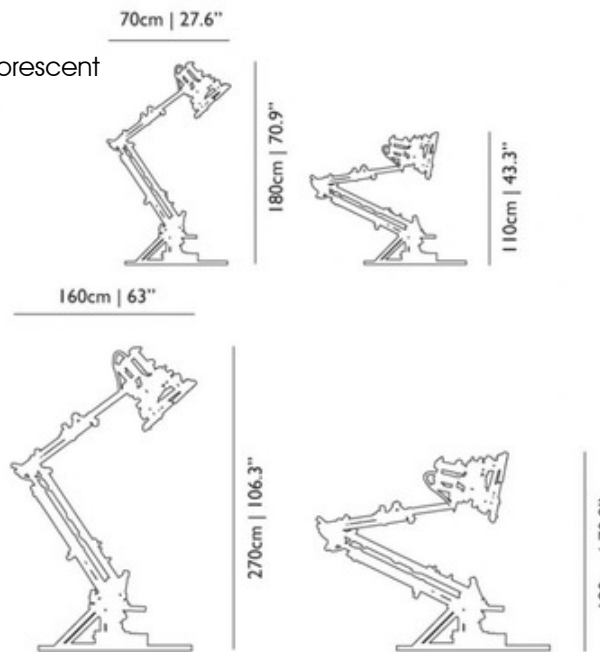

Brave New World Floor Lamp

Description:

Brave New World collection follows the example of old far eastern bamboo scaffolding. Natural Oak wood is carefully notched and pegged together with cast iron weights. Available in a regular and extra-large size option. One 20 watt, 120 watt, medium base compact florescent spot lamp not included. General light distribution. Includes retro single pole on-off switch and 9.8 foot twisted red fabric cord and 2 pin plug. Regular: 27.6 inch width x 70.9 inch height. X-large: 63 inch width x 106.3 inch height.

Shown in: Natural Oak

List Price: \$6271.43
 Our Price: \$4390.00

Shade Color: N/A
 Body Finish: Natural Oak
 Lamp: 1 x CF/Medium (E26)/20W/120V Compact Fluorescent
 Wattage: 20W
 Dimmer: Not Dimmable
 Dimensions: 70.9"H x 27.6"W