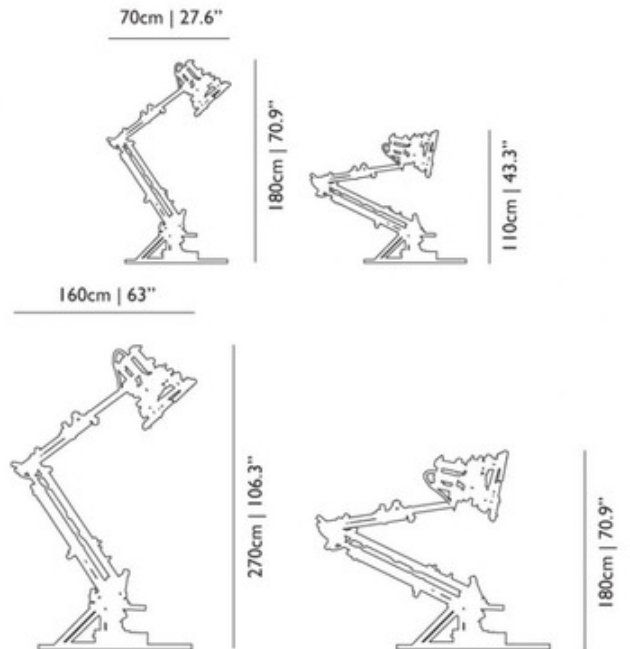

BRAND

Moooi

DESCRIPTION

The Brave New World collection follows the example of old far eastern bamboo scaffolding. Natural Oak wood is carefully notched and pegged together with cast iron weights. Spot type bulb - R, PAR, or BR - recommended.

SHADE COLOR	N/A
BODY FINISH	Natural Oak
WATTAGE	20W
DIMMER	Not Dimmable
DIMENSIONS	27.6"W x 70.9"H
BULB NOT INCLUDED	
LAMP	1 x PAR20/Medium (E26)/20W/120V LED

SPEC #

MOO60130

COMPANY

PROJECT

FIXTURE TYPE

APPROVED BY

DATE
