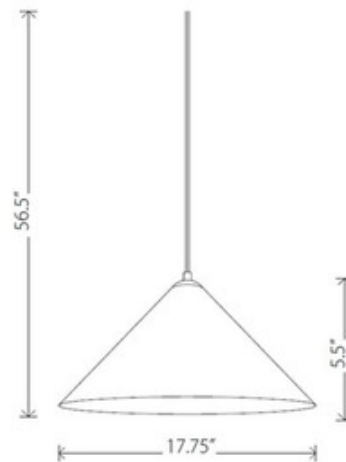

Colette Suspension

Description:

Colette pendant features an outer matte black shade with an inner gold color and a chrome finish. One 100 watt, 120 volt, A19 medium base incandescent lamp not included. General light distribution. Overall height is 56.5 inches. 17.75W x 5.5H.

Shown in: Chrome / Matte Black / Gold

List Price: \$316.25
 Our Price: \$253.00

Shade Color: Matte Black / Gold
 Body Finish: Chrome
 Lamp: 1 x A19/Medium (E26)/72W/120V Incandescent
 Wattage: 72W
 Dimmer: Incandescent
 Dimensions: 5.5"H x 17.75"W