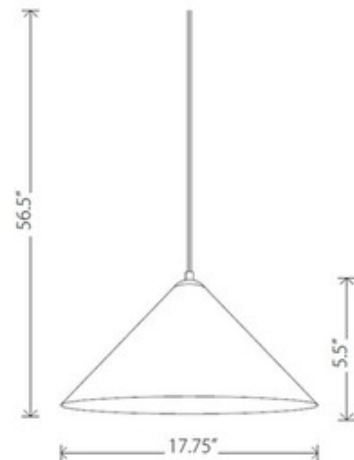

COMPANY

PROJECT

FIXTURE TYPE

APPROVED BY

DATE